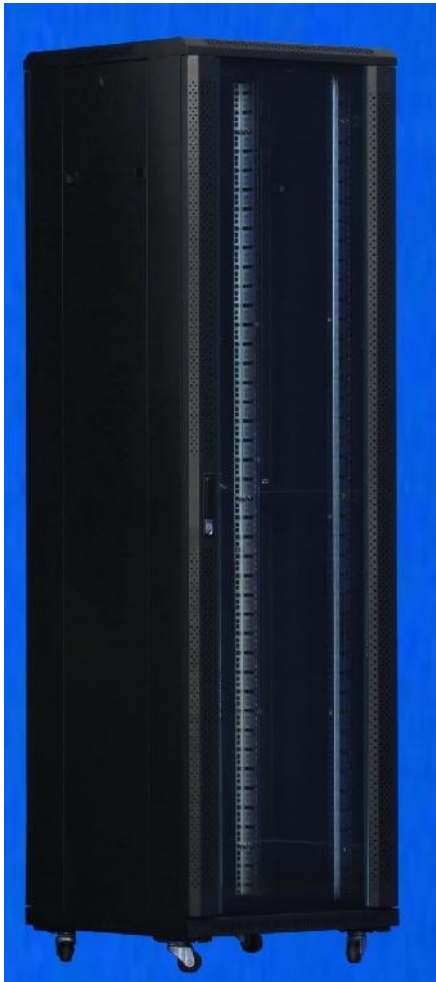

ULTIMA NETWORK RACK

The sturdy construction of Ultima Network Racks and the careful attention to detail makes them the ideal solution for Data Networking, CCTV and Audio Visual applications.

A number of construction methods from fully welded frames to patented flat pack technology ensures a product is available no matter what your application. Manufactured with a bolted steel frame chassis for strength and stability. The cabinets are assembled with a range of extras including fan trays, heavy duty castors, levelling feet, shelf, PDU and vertical cable management panels in the 800mm wide cabinets. We can also deliver the cabinets flat-packed for situations with limited access.

Key Features

- Load Bearing Capacity 800kg (With Adjustable Feet)
- Load Bearing Capacity 600kg (With HD Castors)
- IP Rating - IP20
- Printed 'U' Heights on Mounting Angles
- Mounting Angles Fully Adjustable
- Toughened Glass Front Door with Swing Lock
- Lockable Side Panels with 'Slam-Lock' Catches
- Lockable Steel Rear Door
- 180° Door Opening
- Roof Top Fans Included
- Removable Base Plates Included
- Heavy Duty Castors Included (2 Braked, 2 Unbraked)
- Adjustable Feet Included
- Vertical Cable Management Included in 800mm Wide
- Single Shelf Included
- 6-Way UK PDU Included
- Colour : Black

Order Code	'U' Height	Width	Depth	Height
792261	18U	600mm	600mm	998mm
792258	18U	600mm	800mm	988mm
792262	22U	600mm	600mm	1166mm
792263	22U	600mm	800mm	1166mm
792265	27U	600mm	600mm	1388mm
792266	27U	600mm	800mm	1388mm
792267	27U	600mm	1000mm	1388mm
797276	27U	800mm	800mm	1388mm
792280	42U	600mm	800mm	2055mm
792281	42U	600mm	1000mm	2055mm
792282	42U	800mm	800mm	2055mm
792283	42U	800mm	1000mm	2055mm
792279	42U	800mm	1200mm	2055mm
792290	47U	600mm	800mm	2277mm
792291	47U	600mm	1000mm	2277mm
792292	47U	800mm	800mm	2277mm
792293	47U	800mm	1000mm	2277mm