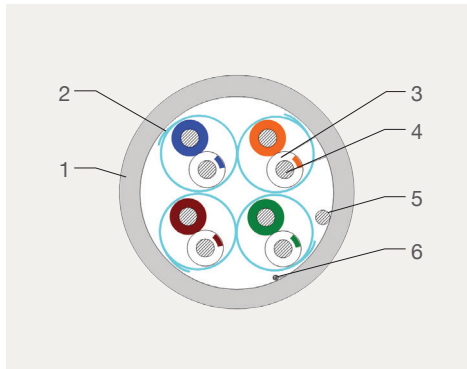

CAT6A U/FTP 4 PAIR LSZH CABLE

Technical information

- 1 Outer Jacket
- 2 AL-Foil
- 3 Conductor
- 4 Insulation
- 5 Drain Wire
- 6 Rip Cord

Part Number

Item	Description	Type	NVP Rating	Sheath	Length	Colour
789924	Solid	U/FTP	74%	LSZH	500Mtr	Light Blue (RAL5012)