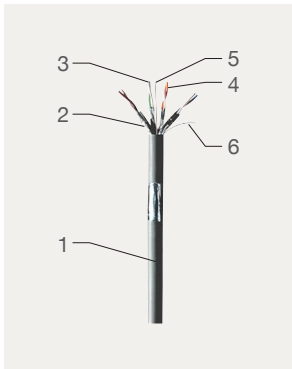

CAT6A U/FTP 4 PAIR LSZH CABLE

Technical information

- 1 Outer Jacket
- 2 AL-Foil
- 3 Conductor
- 4 Insulation
- 5 Drain Wire
- 6 Rip Cord

Part Number

Item	Description	Type	NVP Rating	Sheath	Length	Colour
789924	Solid	U/FTP	74%	LSZH	500Mtr	Light Blue (RAL5012)