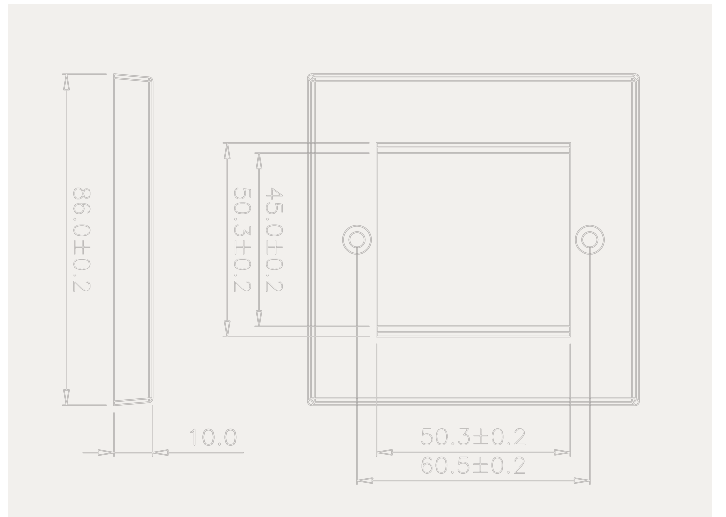

## Specification

Dimensions:	86mm x 86mm x 10mm
Aperture size:	50.3mm x 50.3mm
Capacity:	1 x Euro module, 2 x Euro modules

## Material

Faceplate:	ABS, UL 94-HB
Screw:	M3.5 x L25.0 mm

## Part Number

Item	Style	Size	Height	Width	Colour	Pack
777680	1x Euro	Single Gang	86mm	86mm	White	Each
772350	2x Euro	Single Gang	86mm	86mm	White	Each