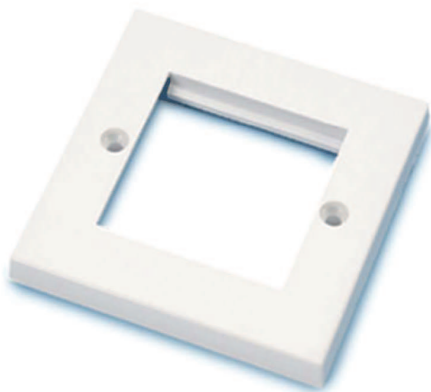

# SINGLE GANG FLAT FACEPLATE

Technical information

## Specification

Dimensions:	86mm x 86mm x 10mm
Aperture size:	50.3mm x 50.3mm
Capacity:	1 x Euro module, 2 x Euro modules

## Material

Faceplate:	ABS, UL 94-HB
Screw:	M3.5 x L25.0 mm