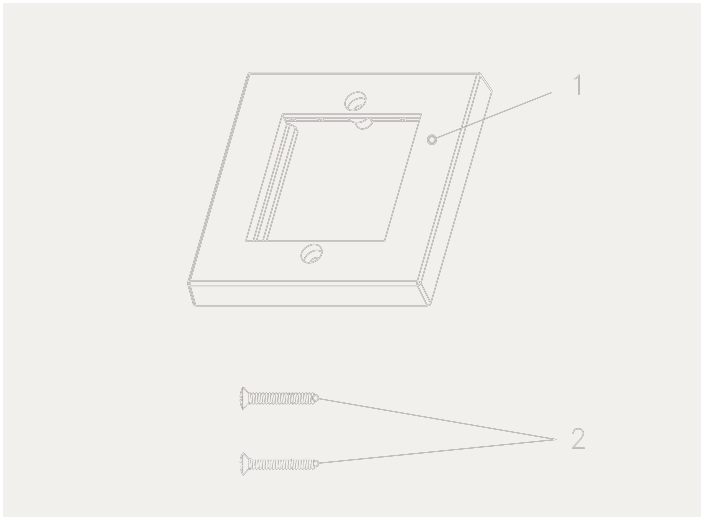

## Specification

Dimensions:	86mm x 86mm x 10mm
Aperture size:	50.3mm x 50.3mm
Capacity:	1 x Euro module, 2 x Euro modules

## Material

Faceplate:	ABS, UL 94-HB
Screw:	M3.5 x L25.0 mm