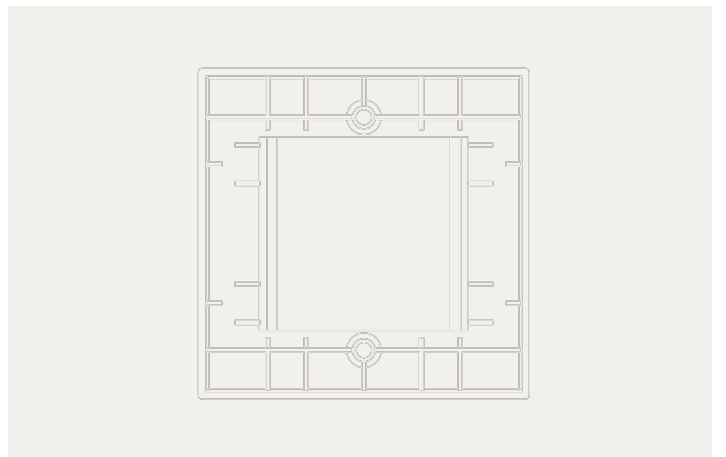

# SINGLE GANG FLAT FACEPLATE

Technical information

## Specification

Dimensions:	86mm x 86mm x 10mm
Aperture size:	50.3mm x 50.3mm
Capacity:	1 x Euro module, 2 x Euro modules

## Material

Faceplate:	ABS, UL 94-HB
Screw:	M3.5 x L25.0 mm

## Part Number

Item	Style	Size	Height	Width	Colour	Pack
777680	1x Euro	Single Gang	86mm	86mm	White	Each
772350	2x Euro	Single Gang	86mm	86mm	White	Each